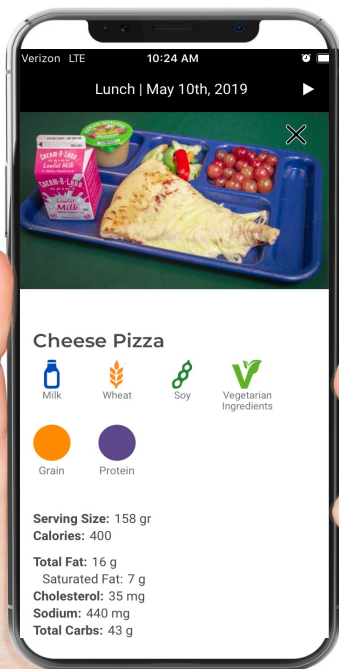

Nutri-Serve Food Management

@ Sterling High School District

What's for Lunch?

There's an APP
for that!

NUTRI-SERVE
FOOD MANAGEMENT, INC.

Say What?!?

Nutri-Serve's Menus are

DIGITAL!

Digital Features:

Food Images, Ingredients, Allergens & Nutrition Content.

And there's more...

You are able to filter menus for certain allergens, translate to other languages, print menus with carbohy-

Scan the code with your phone's camera to download the APP! Or go to the APP store and search "Nutrislice" to download the APP. Then,